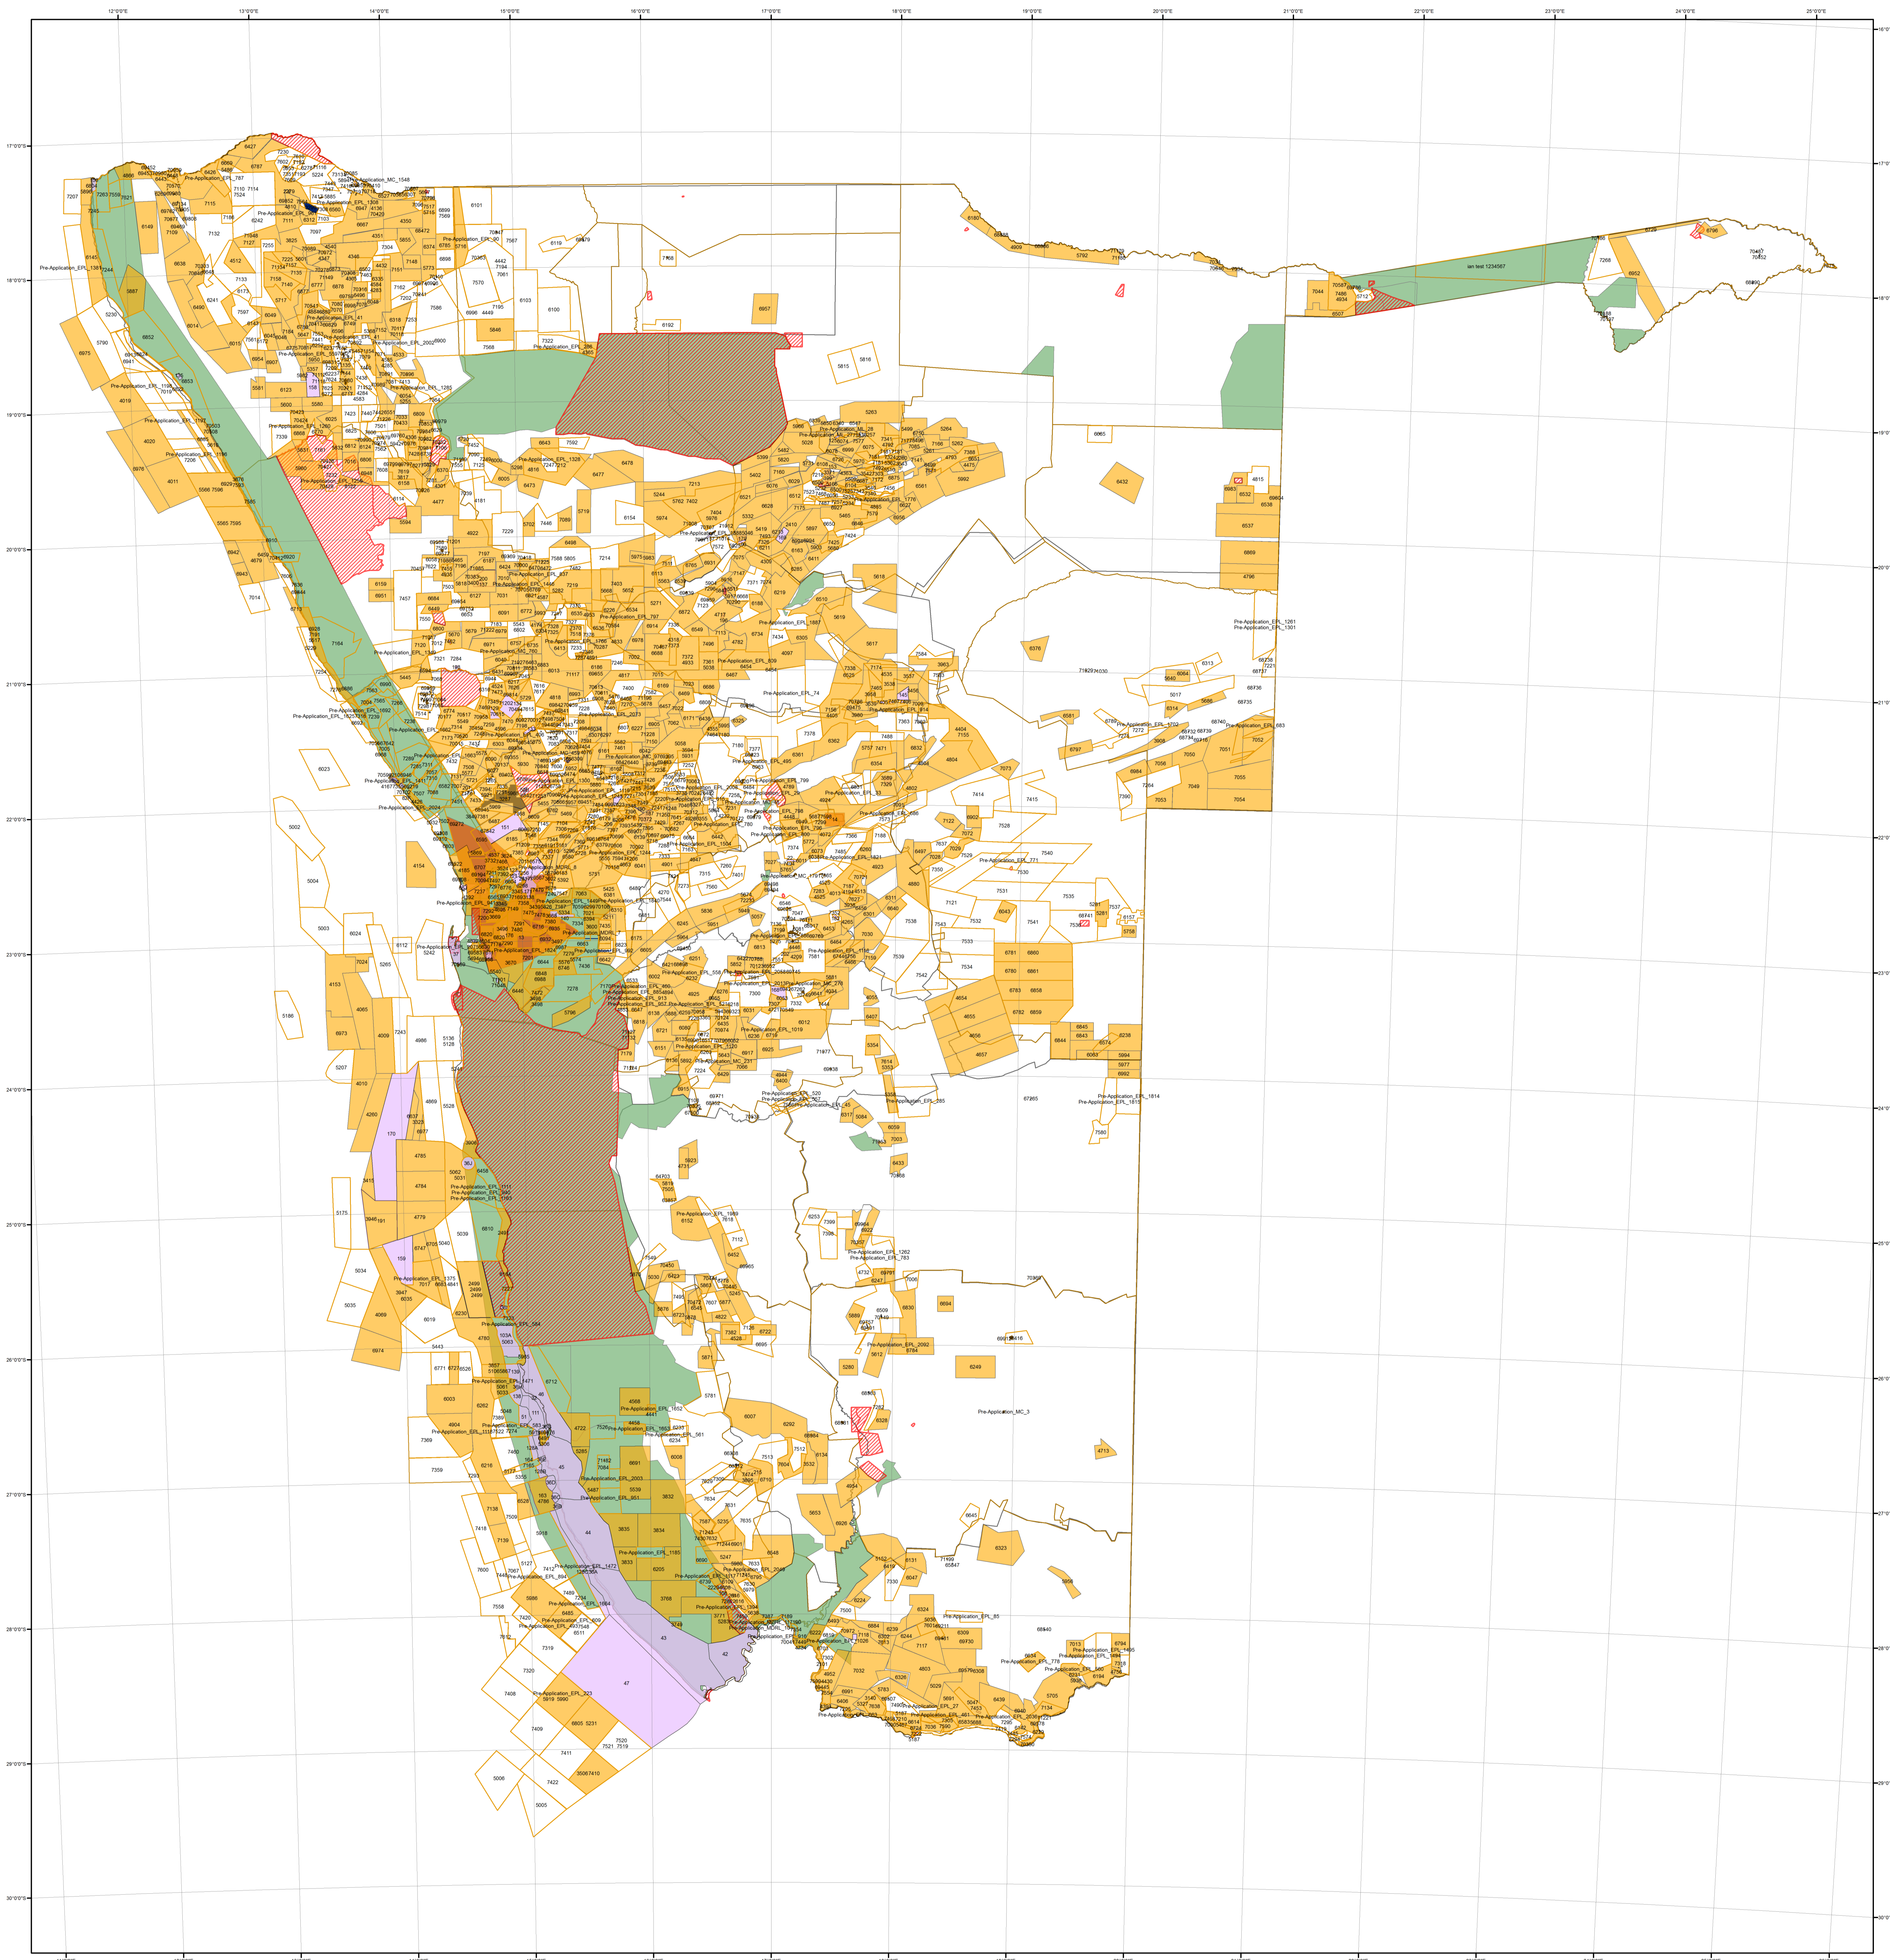

Current Namibian Licences (Ministry of Mines and Energy)

Date: 10/04/2019

Legend

	EPL - Application		ERL - Application		Withdrawn Area
	EPL - Active		ERL - Active		Environmentally Sensitive Areas
	ML - Application		RL - Application		District
	ML - Active		RL - Active		Region
	MC - Application		MDRL - Application		Division
	MC - Active		MDRL - Active		

1:2,000,000

Projection: Albers Conic Equal Area
 Spheroid: Bessel 1841
 Central Meridian: 17 Deg. E
 Grid: Geographic Coordinates (Degrees)